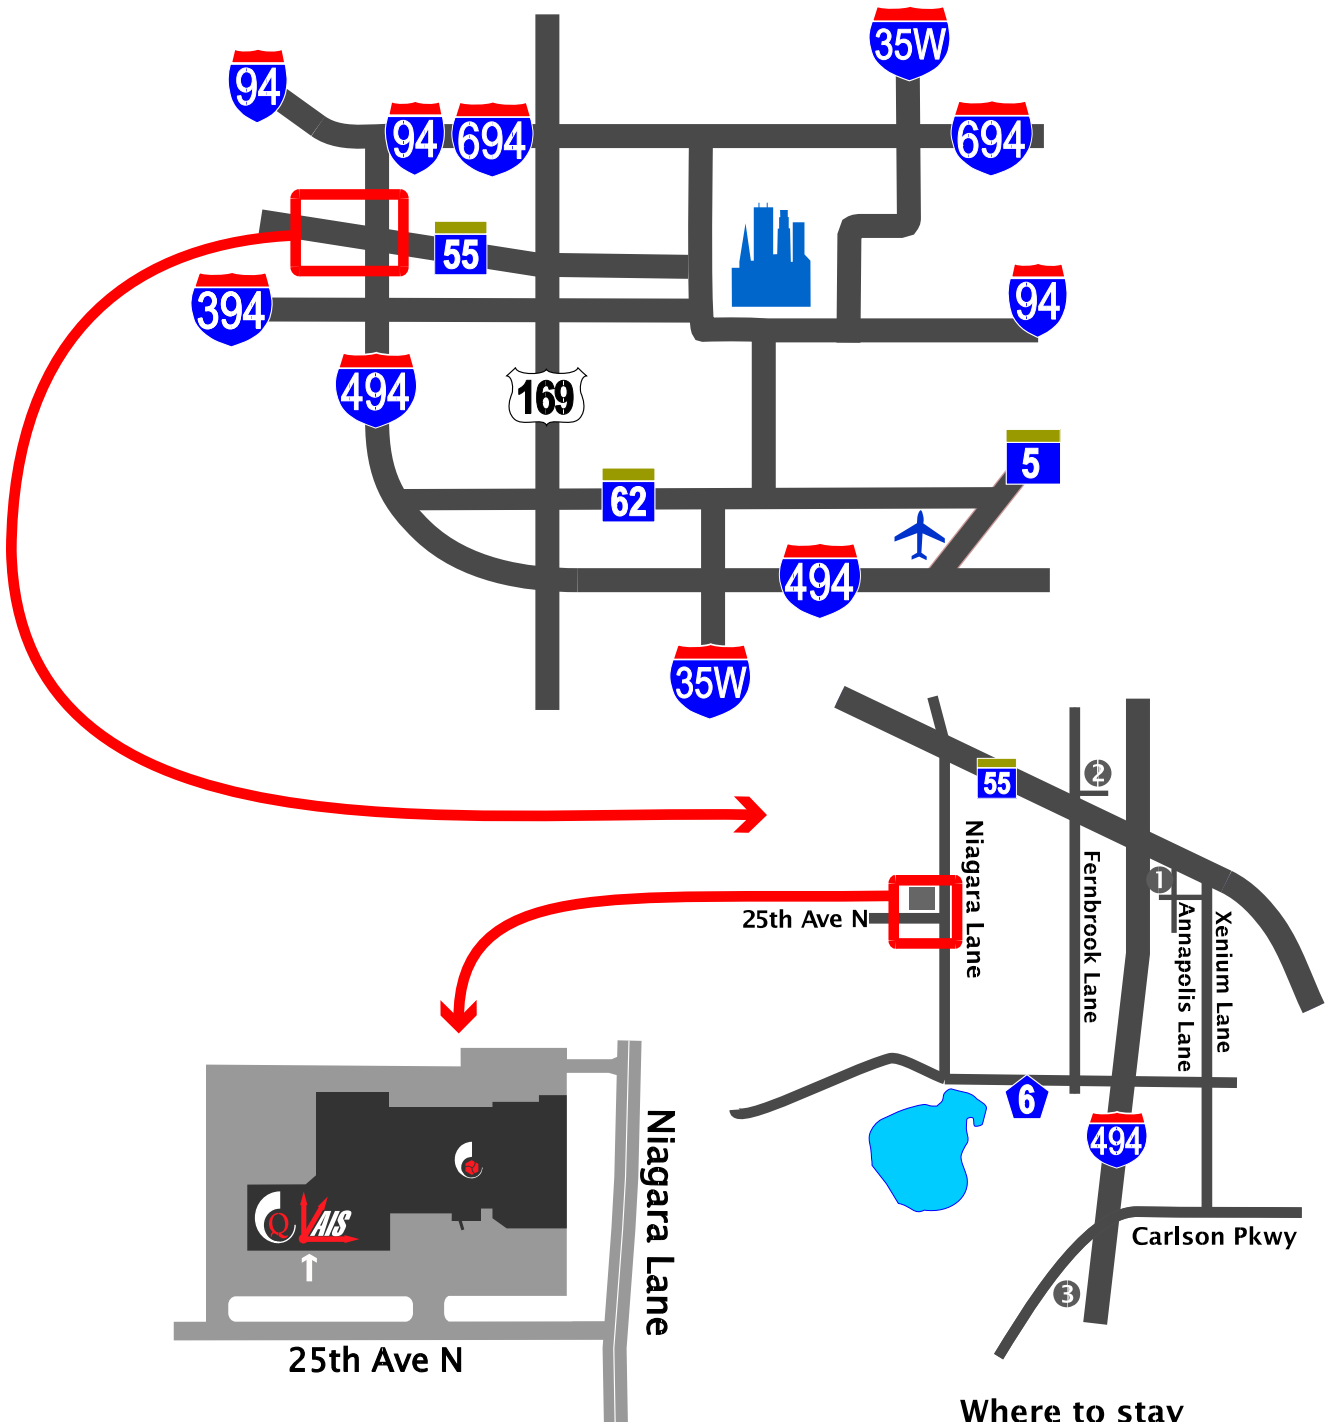

How to get here from there

Productivity Quality Inc
Advanced Inspection Services
15150 25th Avenue North
Suite 200
Plymouth MN 55447
PQI 763.249.8130/800.772.0620
AIS 763.473.2258

Where to stay

- ① Kelly Inn 763.553.1600
- ② Comfort Inn 763.559.1222
- ③ Country Inn & Suites
763.473.3008